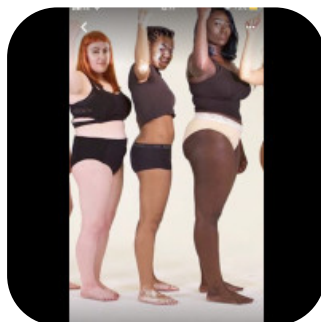

# Rochelle Richards

Age: 31-40	Height: 5ft4inch	Eye Colour: Brown	Accent: London
Gender:F	Weight: 61kg	Waist: Size 10	
Location: London	Shoe Size: 5	Hair Color: Black	
Drives: No			

Talents  
REAL FACES, EXTRAS